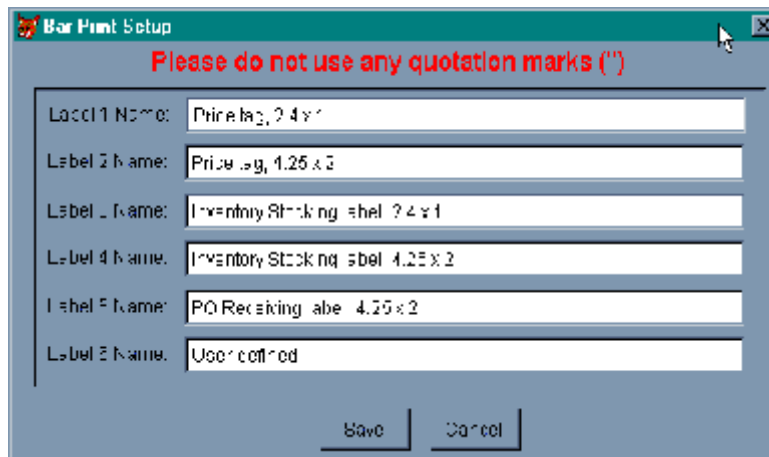

# **BarPrint Pro from Lefkowitz Systems, Inc.**

The Best Inventory Label Printing System for SBT ProSeries!

What is **BarPrint Pro**?

**BarPrint Pro** is an enhancement for SBT ProSeries that prints bar-coded inventory labels from SBT's custom menu.

What kind of labels does **BarPrint Pro** print?

Price tags, stocking labels, and PO receipt labels, for example.

Does **BarPrint Pro** print true Windows labels?

Yes! You are not tied to a single printer model, font or printer port. All **BarPrint Pro** labels are printed through the Windows Print Manager.

How many **BarPrint Pro** label formats do I get?

Six. Set up each for different purposes. Select the label when you print.

Are the **BarPrint Pro** labels user-modifiable?

Yes, and modifiable under program control. You don't even need a copy of FoxPro!